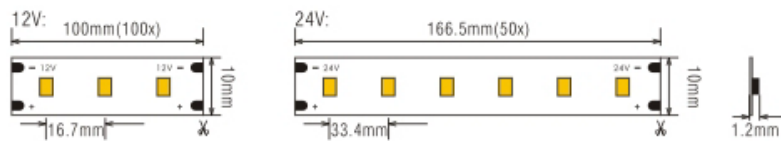

FOCUS ON LED STRIP LIGHTING

- HIGH CRI LED
- COLOR CONSISTENCY
- HIGH EFFICACY
- COLOR PURITY

2835 Series Flexible led strip

30LEDs/m 7.2w/m

Low Decay	Long Lifespan >35000 hrs	3 YEAR
-----------	-----------------------------	---------------

Part No.	LED/m	Volt(DC)	CRI (Ra)	W/WW(K)	Power ± 5%	lm/m ± 5%	IPXX
LC30-N2835-W/WW-12/24-IP20	30	12V 24V	80-95	6500 3500 5500 2700 4500 2400	7.2W/M	599/570	IP20
LC30-W2835-W/WW-12/24-IP65						699/549	IP65
LC30-W2835-W/WW-12/24-IP66						599/570	IP66
LC30-W2835-W/WW-12/24-IP67						699/549	IP67
LC30-W2835-W/WW-12/24-IP68						599/549	IP68