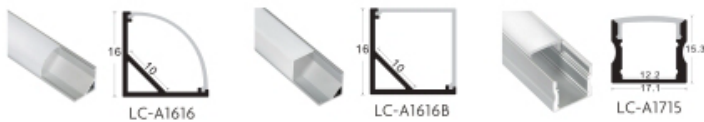

FOCUS ON LED STRIP LIGHTING

- HIGH CRI LED
- COLOR CONSISTENCY
- HIGH EFFICACY
- COLOR PURITY

2835 Series Flexible led strip

30LEDs/m 7.2w/m

Low Decay	Long Lifespan >35000 hrs	3 YEAR
-----------	-----------------------------	---------------

Part No.	LED/m	Volt(DC)	CRI (Ra)	W/WW(K)	Power ± 5%	lm/m ± 5%	IPXX
LC30-N2835-W/WW-12/24-IP20	30	12V 24V	80-95	6500 3500 5500 2700 4500 2400	7.2W/M	599/570	IP20
LC30-W2835-W/WW-12/24-IP65						699/549	IP65
LC30-W2835-W/WW-12/24-IP66						599/570	IP66
LC30-W2835-W/WW-12/24-IP67						699/549	IP67
LC30-W2835-W/WW-12/24-IP68						599/549	IP68